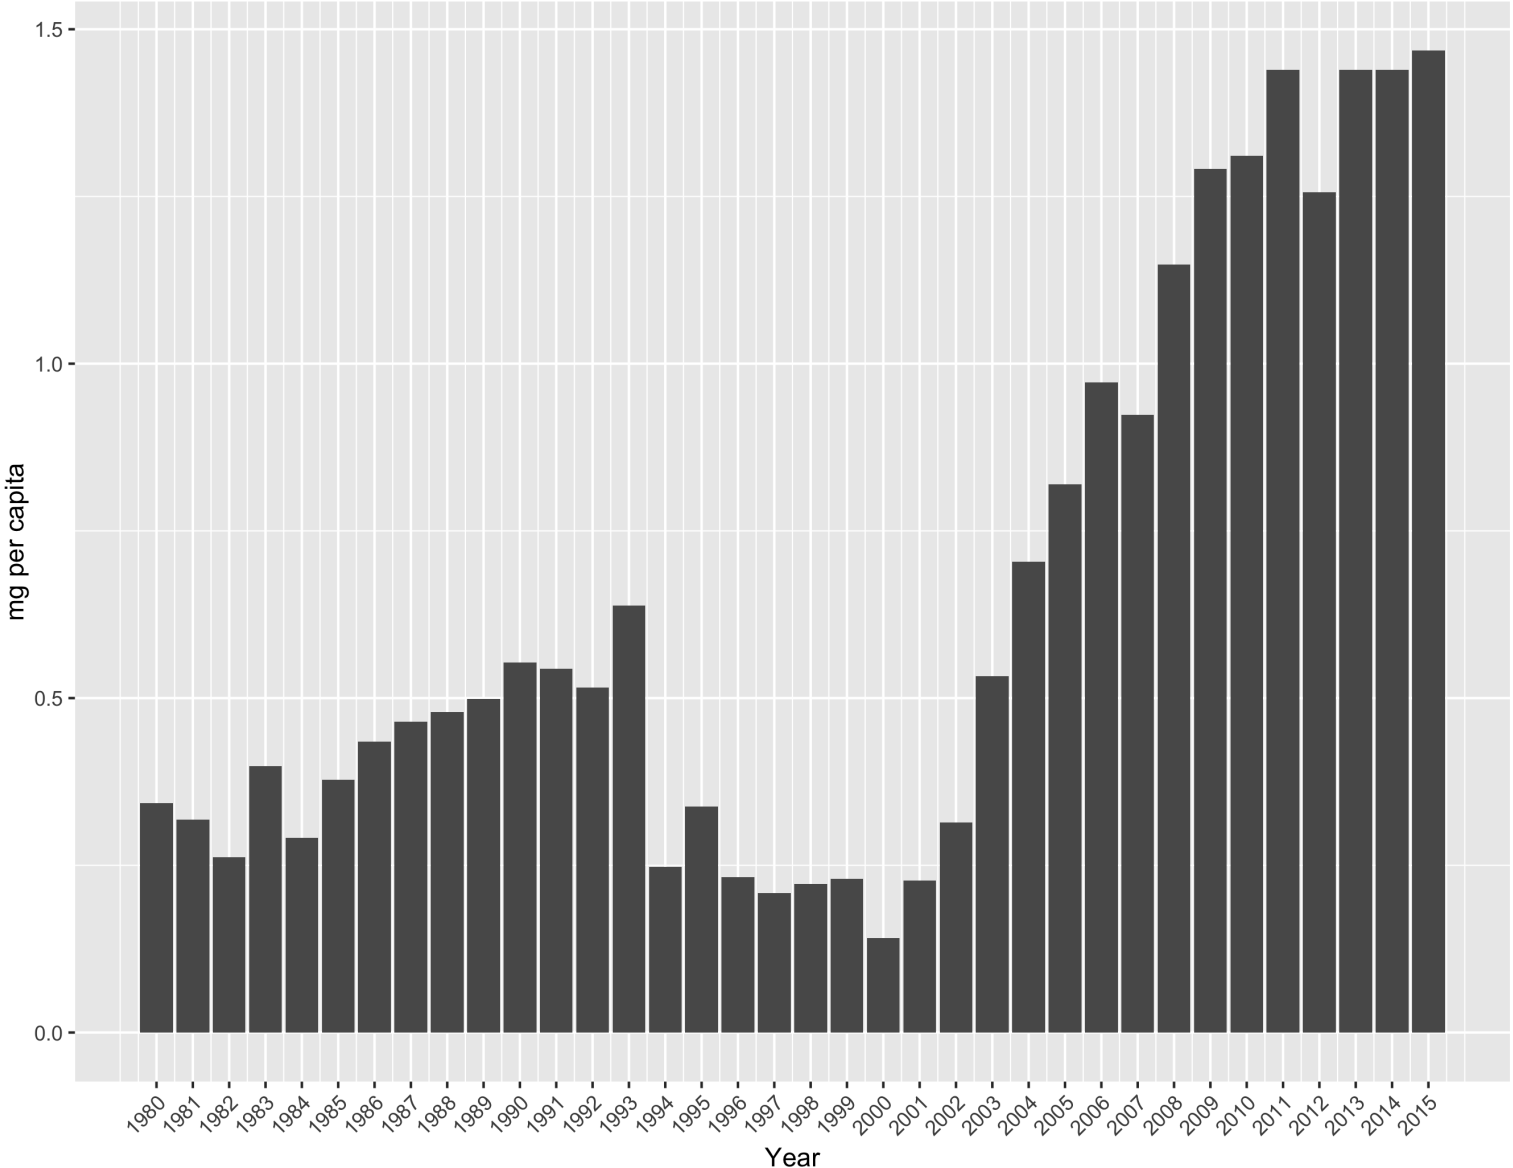

# Hungary

## Methadone Consumption (mg/capita) 1980–2015

Sources: International Narcotics Control Board; World Health Organization population data  
By: Pain & Policy Studies Group, University of Wisconsin/WHO Collaborating Center, 2015